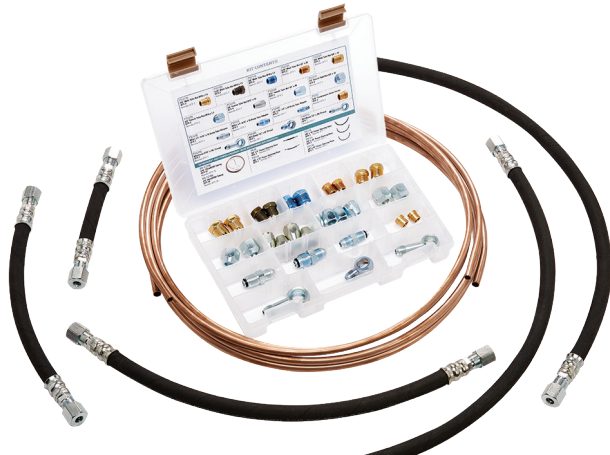

PS2000

Power Steering Hose Replacement Kit

37 Piece Kit:
Includes 5 black hoses, two coils of UltraBEND®, and most popular threaded fittings

Easily Make Your Own High Or Low Pressure Power Steering Lines

- 85% coverage (domestic and foreign)
- Universal – used to replace or repair hundreds of different line types sized 3/8" or 5/16"
- Use for power steering lines, clutch, industrial and heavy duty applications
- Working Pressure 1,500 PSI, Burst Pressure 6,000 PSI
- Temperature Range (-40° F to +250° F, -40° C to +121° C)
- Exceeds SAE J188 Type 1 Specifications

Easy Installation

1 Cut tubing to size, flare, install correct fitting from assortment

2 Push hose onto flared UltraBEND tubing

3 Tighten with wrenches

1.800.390.3996 • phone: 330.745.3300 • fax: 330.745.3488 • www.surrauto.com

* Lines include 3/8" ferrules which can be replaced with interchangeable 5/16" ferrules (sold separately).

UltraBEND® Tubing

IMAGE	PART#	SIZE	DESCRIPTION	KIT QTY	REORDER QTY
	BR-EZ300	5/16"	5/16" UltraBEND Tubing	10'	25'
	BR-EZ400	3/8"	3/8" UltraBEND Tubing	10'	25'