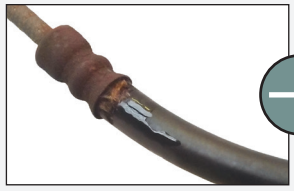

PS2000

Power Steering Hose Replacement Kit

37 Piece Kit:
Includes 5 black hoses, two coils of UltraBEND®, and most popular threaded fittings

Easily Make Your Own High Or Low Pressure Power Steering Lines

- 85% coverage (domestic and foreign)
- Universal – used to replace or repair hundreds of different line types sized 3/8" or 5/16"
- Use for power steering lines, clutch, industrial and heavy duty applications
- Working Pressure 1,500 PSI, Burst Pressure 6,000 PSI
- Temperature Range (-40° F to +250° F, -40° C to +121° C)
- Exceeds SAE J188 Type 1 Specifications

Heavy-duty compression connections that feature "double-seal" technology with o-ring and interchangeable ferrule

Repair Leaking Hoses In Minutes

COMMON PROBLEM:
Leaking hose at collar

PROBLEM SOLVED:
With new Power Steering Hose

Easy Installation

1 Cut tubing to size, flare, install correct fitting from assortment

2 Push hose onto flared UltraBEND tubing

3 Tighten with wrenches

1.800.390.3996 • phone: 330.745.3300 • fax: 330.745.3488 • www.surrauto.com