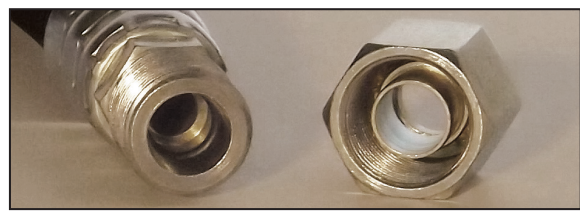

PS2000

Power Steering Hose Replacement Kit

37 Piece Kit:
Includes 5 black hoses, two coils of UltraBEND®, and most popular threaded fittings

Easily Make Your Own High Or Low Pressure Power Steering Lines

- 85% coverage (domestic and foreign)
- Universal – used to replace or repair hundreds of different line types sized 3/8" or 5/16"
- Use for power steering lines, clutch, industrial and heavy duty applications
- Working Pressure 1,500 PSI, Burst Pressure 6,000 PSI
- Temperature Range (-40° F to +250° F, -40° C to +121° C)
- Exceeds SAE J188 Type 1 Specifications

Easy Installation

1 Cut tubing to size, flare, install correct fitting from assortment

2 Push hose onto flared UltraBEND tubing

3 Tighten with wrenches

1.800.390.3996 • phone: 330.745.3300 • fax: 330.745.3488 • www.surrauto.com