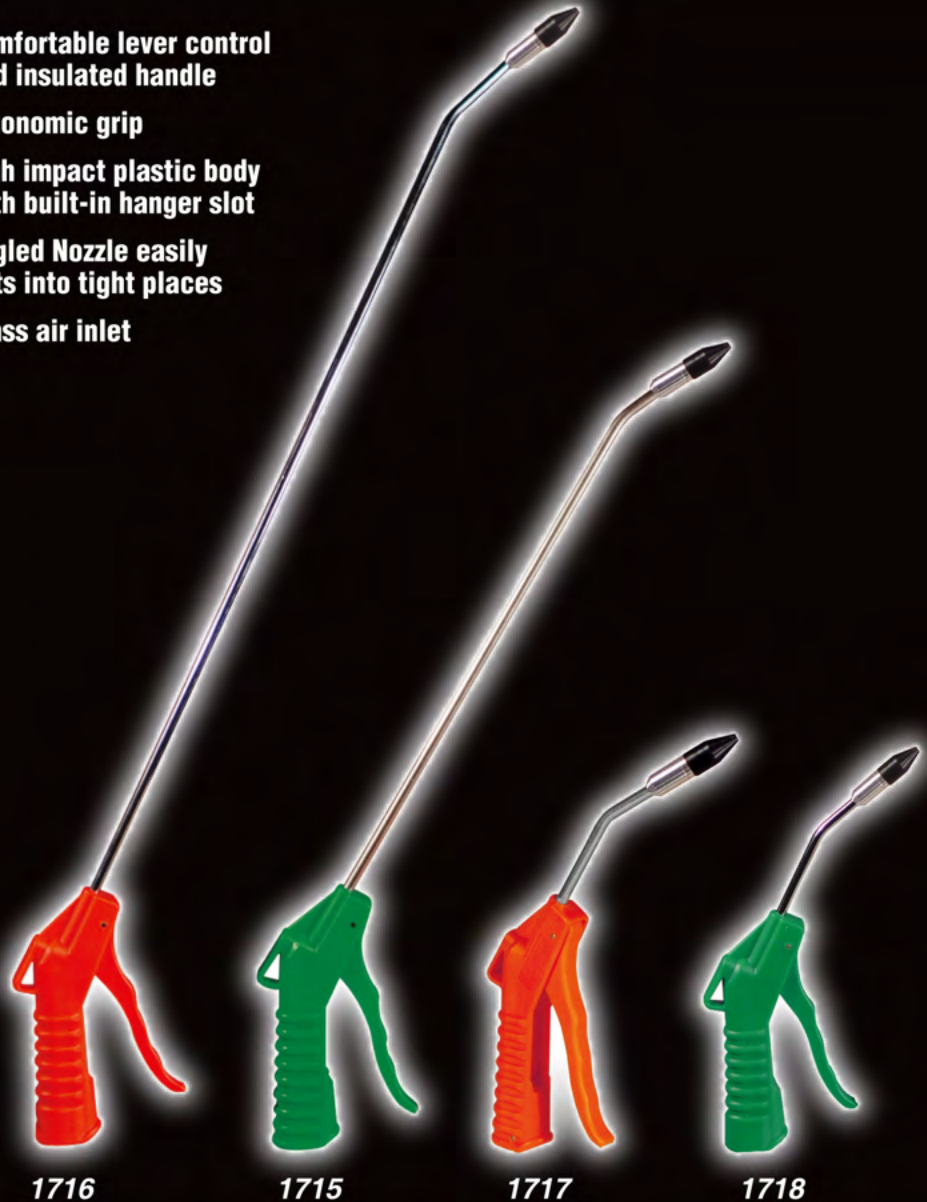

**Model # 1715 1716  
1717 1718**

**DELUXE  
AIR BLOW GUN W/  
ANGLED NOZZLE &  
1/2" REMOVABLE  
RUBBER TIP**

**SALES AND MARKETING**  
2417 SEAMAN AVENUE  
SOUTH EL MONTE, CA 91733  
Phone: (800) 221-9705  
**USA Toll Free**  
Fax: (877) 318-2194  
Phone: (626) 228-3170  
Fax: (626) 228-3124

1716

1715

1717

1718

Model	1715	1716	1717	1718
SIZE	13"	20"	4"	4"
Air Inlet Thread NPT	Temperature Range		Air Pressure	
1/4"	-40° to 80°C		90-120psi	

**NEW AND IMPROVED VALVE DESIGN MAKES  
THIS BLOW GUN MORE CONVENIENT, FASTER,  
AND EASIER TO USE FOR ALL APPLICATIONS**