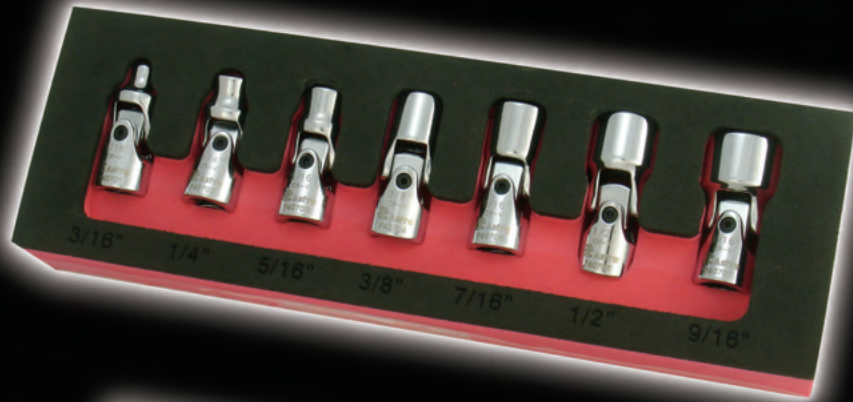

Model # 7407

(7pcs. - SAE)

7412

(12pcs. - Metric)

1/4" DRIVE FLEX SOCKET SET 6 POINT

#7407

#7412

SALES AND MARKETING
2417 SEAMAN AVENUE
SOUTH EL MONTE, CA 91733
Phone: (800) 221-9705
USA Toll Free
Fax: (877) 318-2194
Phone: (626) 228-3170
Fax: (626) 228-3124

372 OLD US HIGHWAY
52 SOUTH
MT. AIRY, NC 27030
(800) 221-9705
Phone: (336) 786-6432

Fax: (336) 786-4992

Model	Set includes
7407	3/16", 1/4", 5/16", 3/8", 7/16", 1/2" and 9/16"
7412	5mm, 5.5mm, 6mm, 7mm, 8mm, 9mm, 10mm, 11mm, 12mm, 13mm, 14mm, 15mm